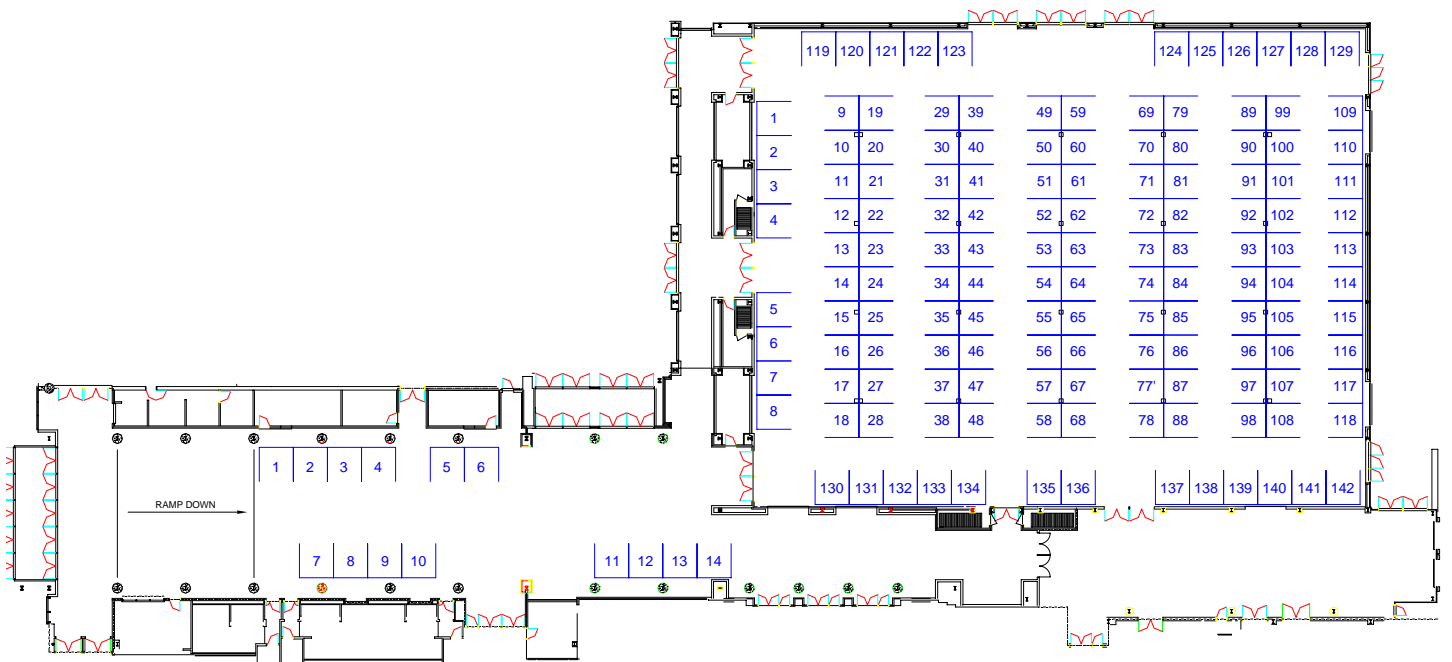

Mayo Civic Center's North Lobby

Exhibit Hall and North Lobby with 10' x 10' Booths

North Lobby Holiday Reception