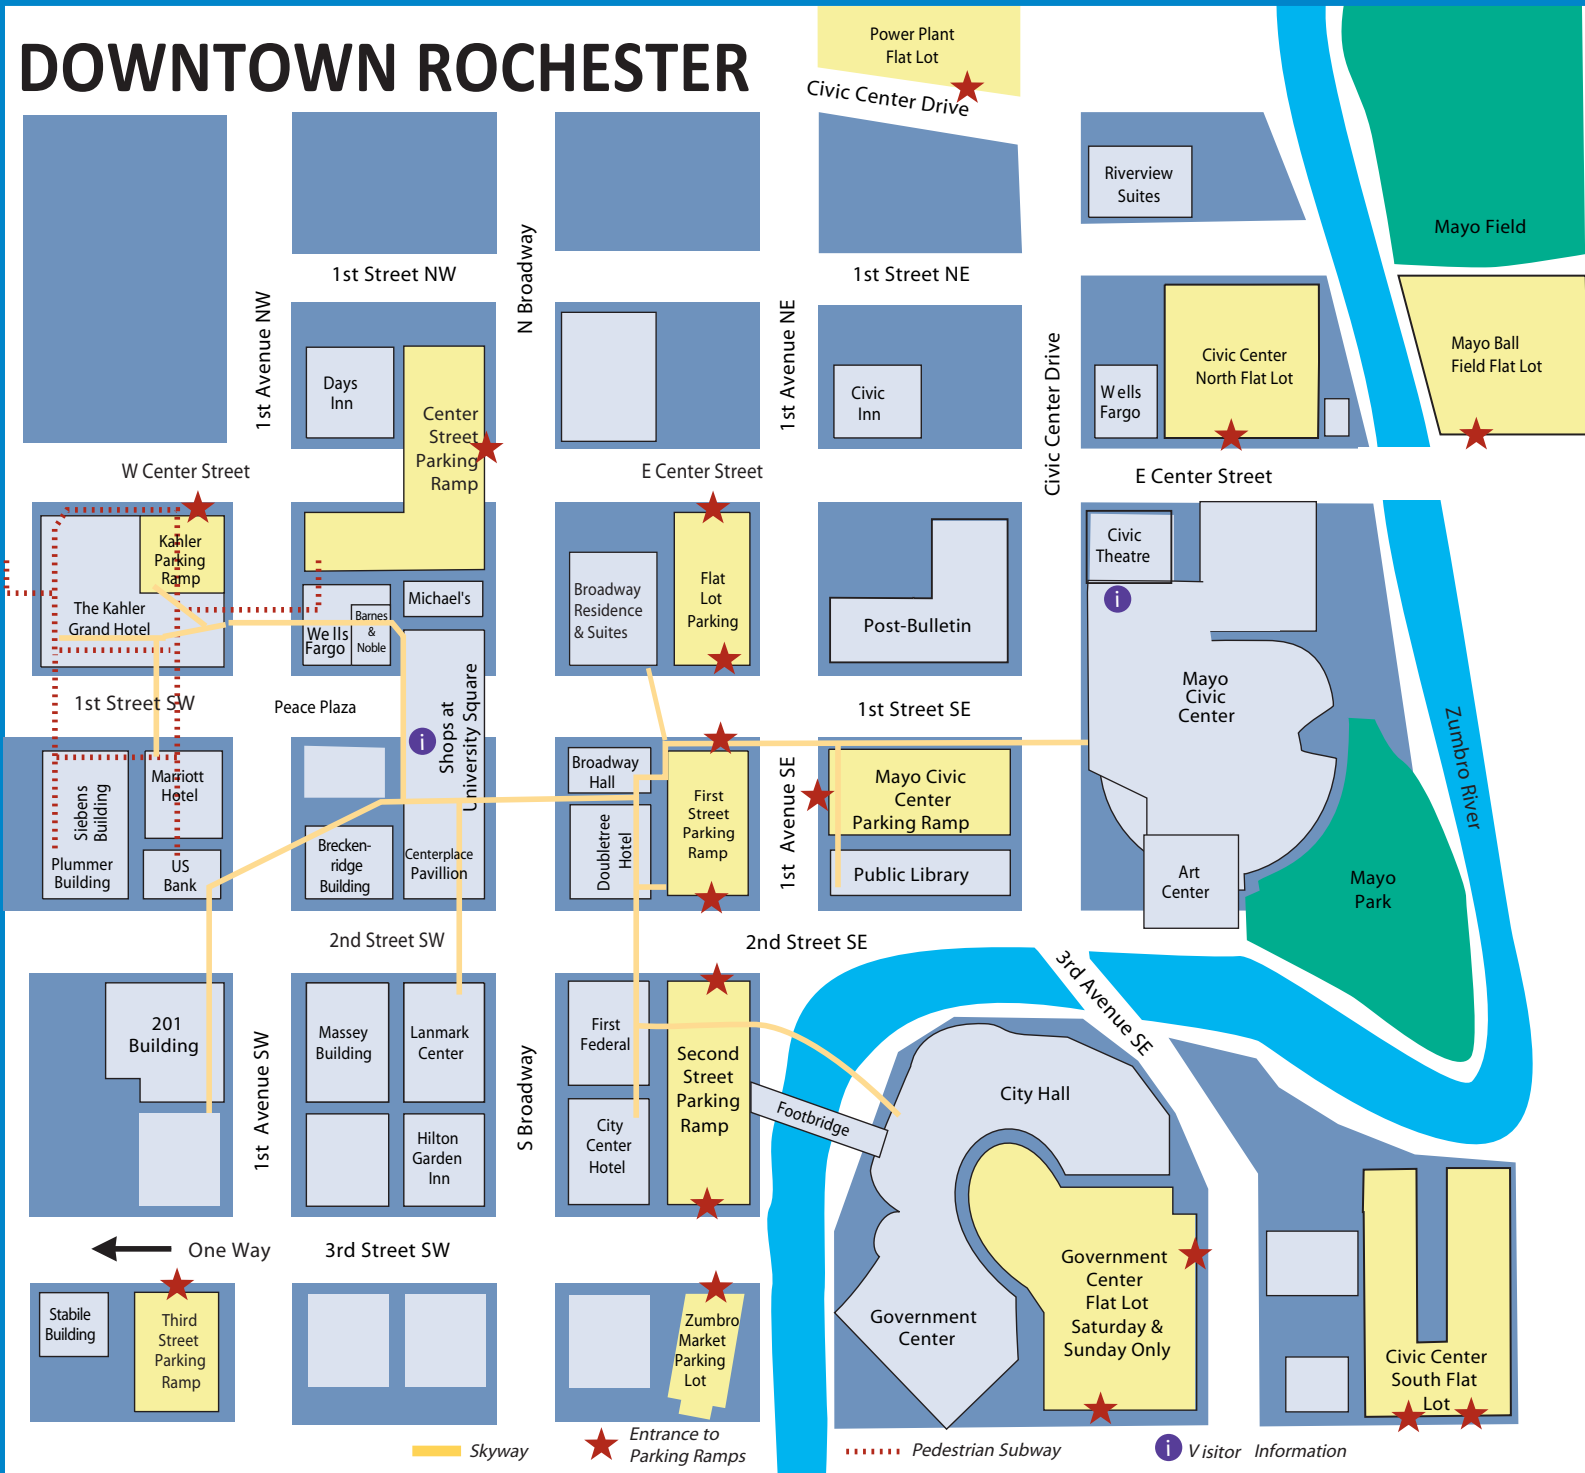

# DOWNTOWN ROCHESTER

— Skyway

★ Entrance to Parking Ramps

⋯ Pedestrian Subway

i Visitor Information